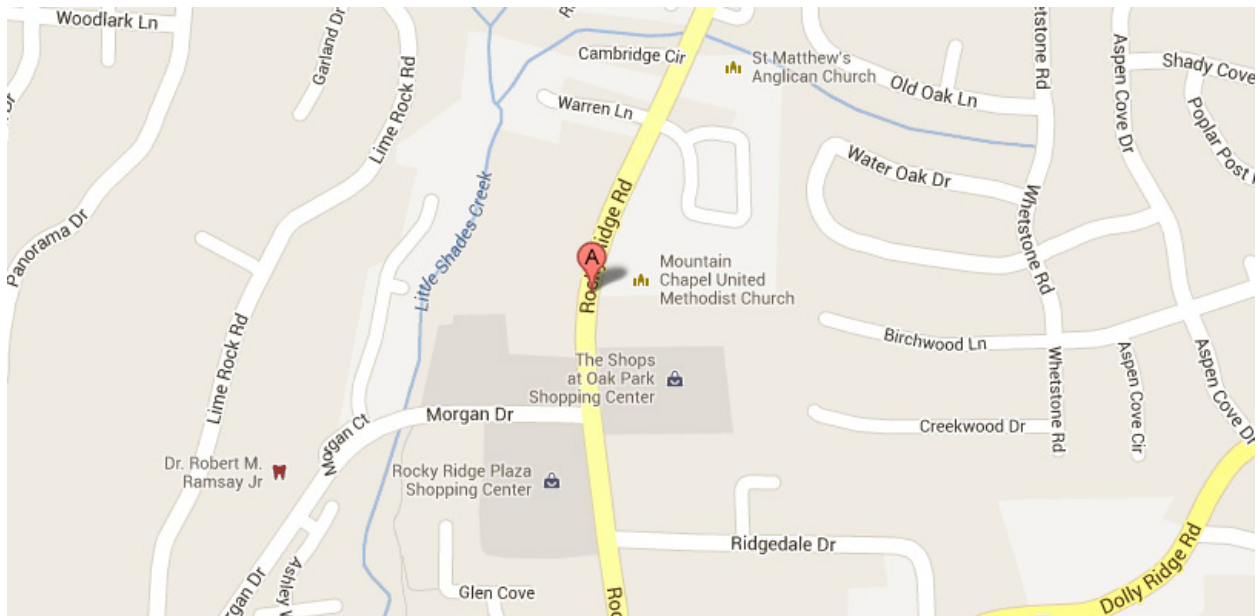

Vestavia Eye Care
2531 Rocky Ridge Road, Ste. 116
Vestavia Hills, AL 35243

Office Hours
Monday – Friday: 8 am – 5 pm
Closed 12 noon – 1 pm for lunch

From Highway 280: Turn on Rocky Ridge Road. At the second traffic light (2.8 miles), turn left by Wells Fargo. Vestavia Eye Care is on your left in the back corner of the shopping center.

From Highway 31 in Hoover: Turn on Patton Chapel Road. At fifth traffic light (3.3 miles), turn right at Wells Fargo. (1st light is Lorna Rd., 2nd light is Wisteria Dr., 3rd light is Old Rocky Ridge Rd., 4th light is Dolly Ridge Rd.). Vestavia Eye Care is on your left in the back corner of the shopping center.

From Interstate 459: Take the Acton Road exit and turn north toward Briarwood. At 2nd traffic light (0.5 miles), turn right on Old Rocky Ridge Rd. At 1st traffic light (0.6 miles), bear right on Rocky Ridge Rd. 1st traffic light is Dolly Ridge Rd., go straight. At next traffic light, turn right at Wells Fargo. Vestavia Eye Care is on your left in the back corner of the shopping center.

From Highway 31 in Vestavia Hills: Turn on Vestridge Drive (follow the signs for Vestavia High School). Bear to the right at the traffic circle. At 2nd stop sign, turn left onto Gay Way and climb steep hill. At stop sign, turn left onto Panorama Dr. At stop sign, turn right onto Lime Rock Rd, past the high school. At stop sign (tennis courts on right), turn right onto Morgan Drive. At the traffic light at Rocky Ridge Rd., stay in right lane but drive straight ahead toward Wells Fargo Bank. Vestavia Eye Care is on your left in the back corner of the shopping center.